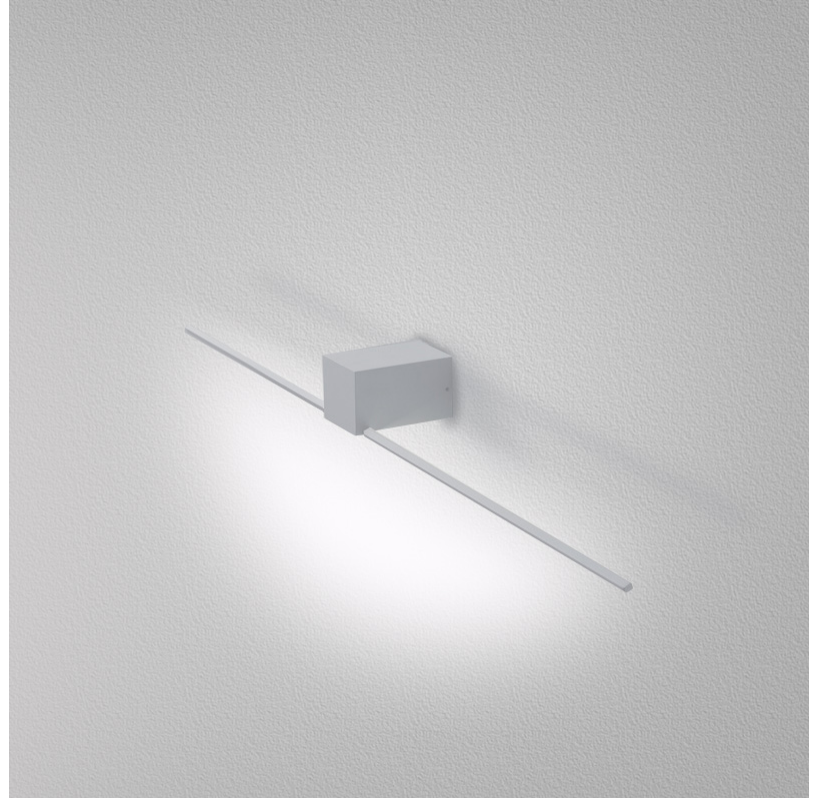

ORIZZONTE SURFACE

D43016-

base number
Color   Finish
Temperature   Options

1. To build a product code in our configurator select the specify button on the base model # product page
2. To build a manual product code on this datasheet choose from the options listed below in blue font and add the suffix to the base model #

GENERAL

Series: Orizzonte
Brand: Icone
Division: Design
Mounting Type: Surface
Mounting Location: Wall
Subcategory: Picture Light

PHYSICAL

Shape: Rectangle
Length (mm): 500
Length (in): 19 ¹¹/₁₆
Height (mm): 60
Height (in): 2 ³/₈
Extension (mm): 100
Extension (in): 3 ¹⁵/₁₆
Light Distribution: Direct / Indirect
Fixture Finish: WHI / CHR / BGD
Fixture Material: Brass

ELECTRICAL

Lamp Type: LED
Total Output Wattage (W): 4.8
Dimming: Non-Dimming / Phase Dimming (120vac Only)
Driver Included: Yes
Driver Location: Integrated
Driver Type: Constant Current - 120Vac
Driver Class: Class 2
Input Voltage (V): 120 - 277
Output Voltage (V): 12
Upon Request: (Not included - see components) Remote: 0-10Vdc dimming / Non-dimming 120/277Vac

LED

Color Temperature (°K): 2700 / 3000
Nominal Lumen (lm): 440
CRI: >90 CRI
Lamp Life (hrs): 50000

OPTICAL

RATINGS AND CERTIFICATIONS

Certified By: Certified for North American Standards
IP rating: IP20

PROJECT	_____
TYPE	_____
SPECIFIER	_____
QUANTITY	_____
DATE	_____