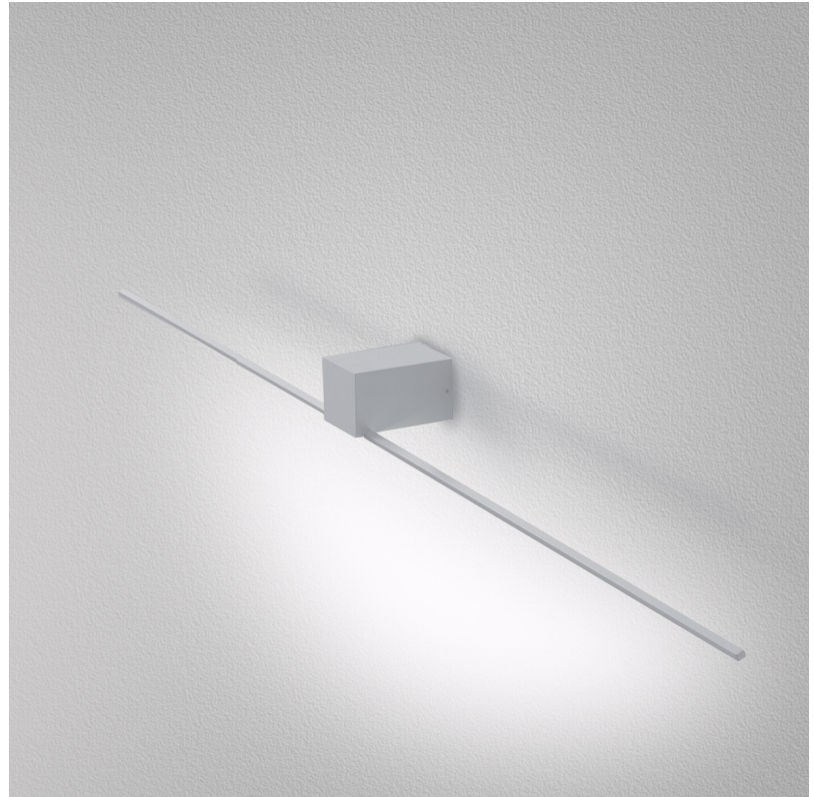

ORIZZONTE SURFACE

D43017- -

base number
Color   Finish
Temperature   Options

1. To build a product code in our configurator select the specify button on the base model # product page
2. To build a manual product code on this datasheet choose from the options listed below in blue font and add the suffix to the base model #

GENERAL

Series: Orizzonte
Brand: Icone
Division: Design
Mounting Type: Surface
Mounting Location: Wall
Subcategory: Picture Light

PHYSICAL

Shape: Rectangle
Length (mm): 900
Length (in): 35 ⁷/₁₆
Height (mm): 60
Height (in): 2 ³/₈
Extension (mm): 100
Extension (in): 3 ¹⁵/₁₆
Light Distribution: Direct / Indirect
Fixture Finish: WHI / CHR / BGD
Fixture Material: Brass

ELECTRICAL

Lamp Type: LED
Total Output Wattage (W): 10.56
Dimming: Non-Dimming / Phase Dimming (120vac Only)
Driver Included: Yes
Driver Location: Integrated
Driver Type: Constant Current - 120Vac
Driver Class: Class 2
Input Voltage (V): 120 - 277
Output Voltage (V): 12
Upon Request: Remote: 0-10Vdc dimming / Non-dimming 120/277Vac

LED

Color Temperature (°K): 2700 / 3000
Nominal Lumen (lm): 880
CRI: >90 CRI
Lamp Life (hrs): 50000

OPTICAL

RATINGS AND CERTIFICATIONS

Certified By: Certified for North American Standards
IP rating: IP20

900mm 35 ⁷/₁₆"